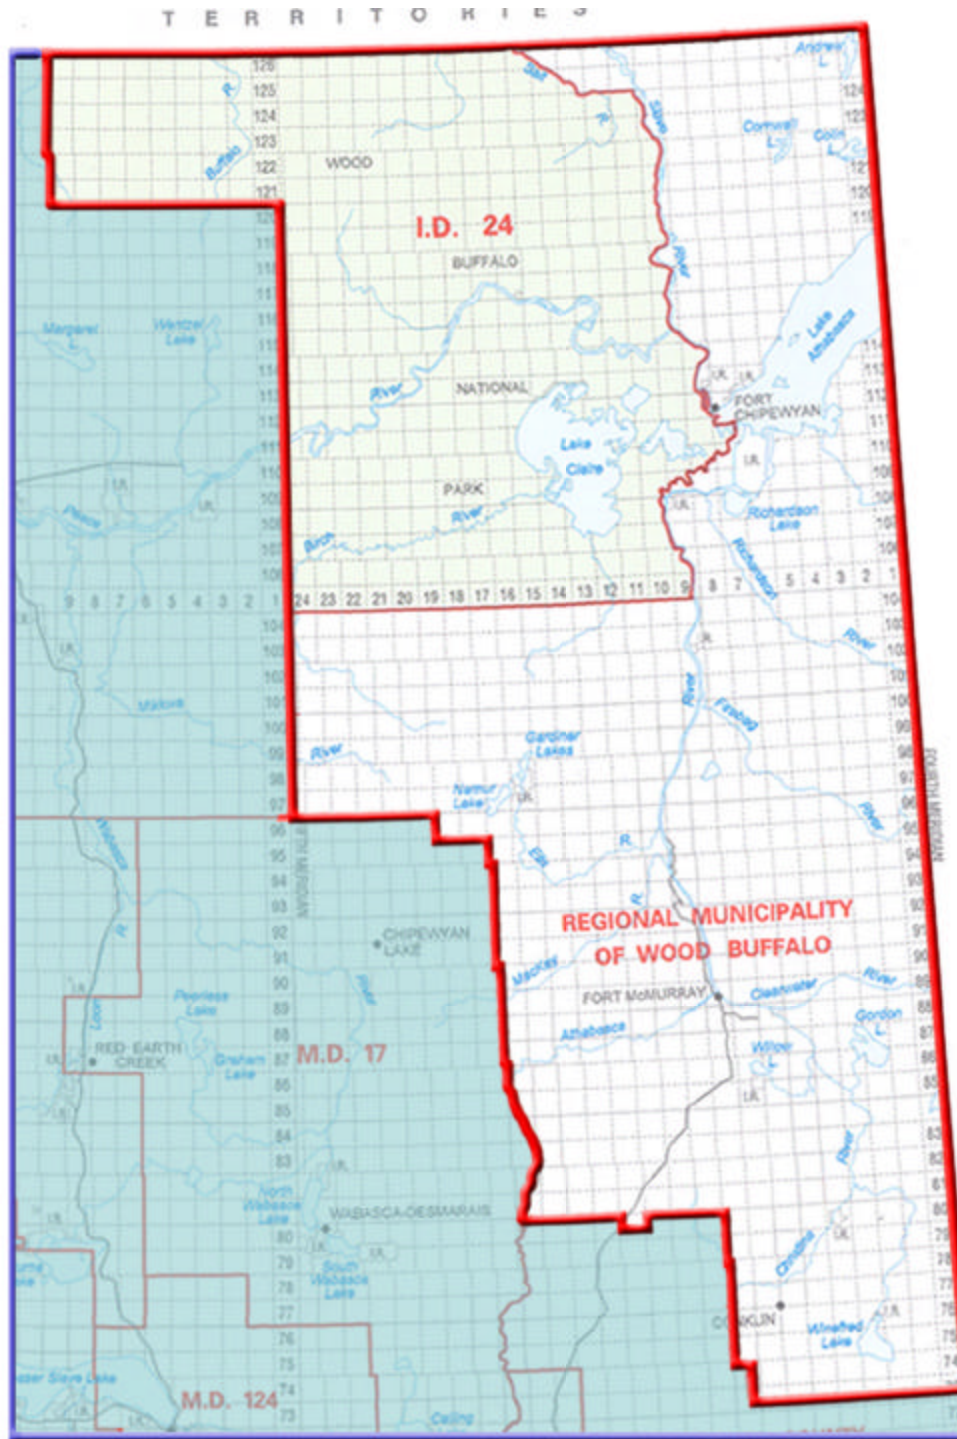

**Region 9
Northeast Alberta**

**Child and Family
Services Authority**

 Boundary

January 23, 2003

- MAJOR COMMUNITIES**
- ANZAC
 - CHARD
 - CHEECHAM
 - CONKLIN
 - DEVENISH
 - FORT CHIPEWYAN
 - FORT MACKAY
 - FORT MCMURRAY
 - GARDEN RIVER
 - JANVIER
 - LEISMER
 - LYNTON
 - PADDLE PRAIRIE
 - PINGLE
 - QUIGLEY