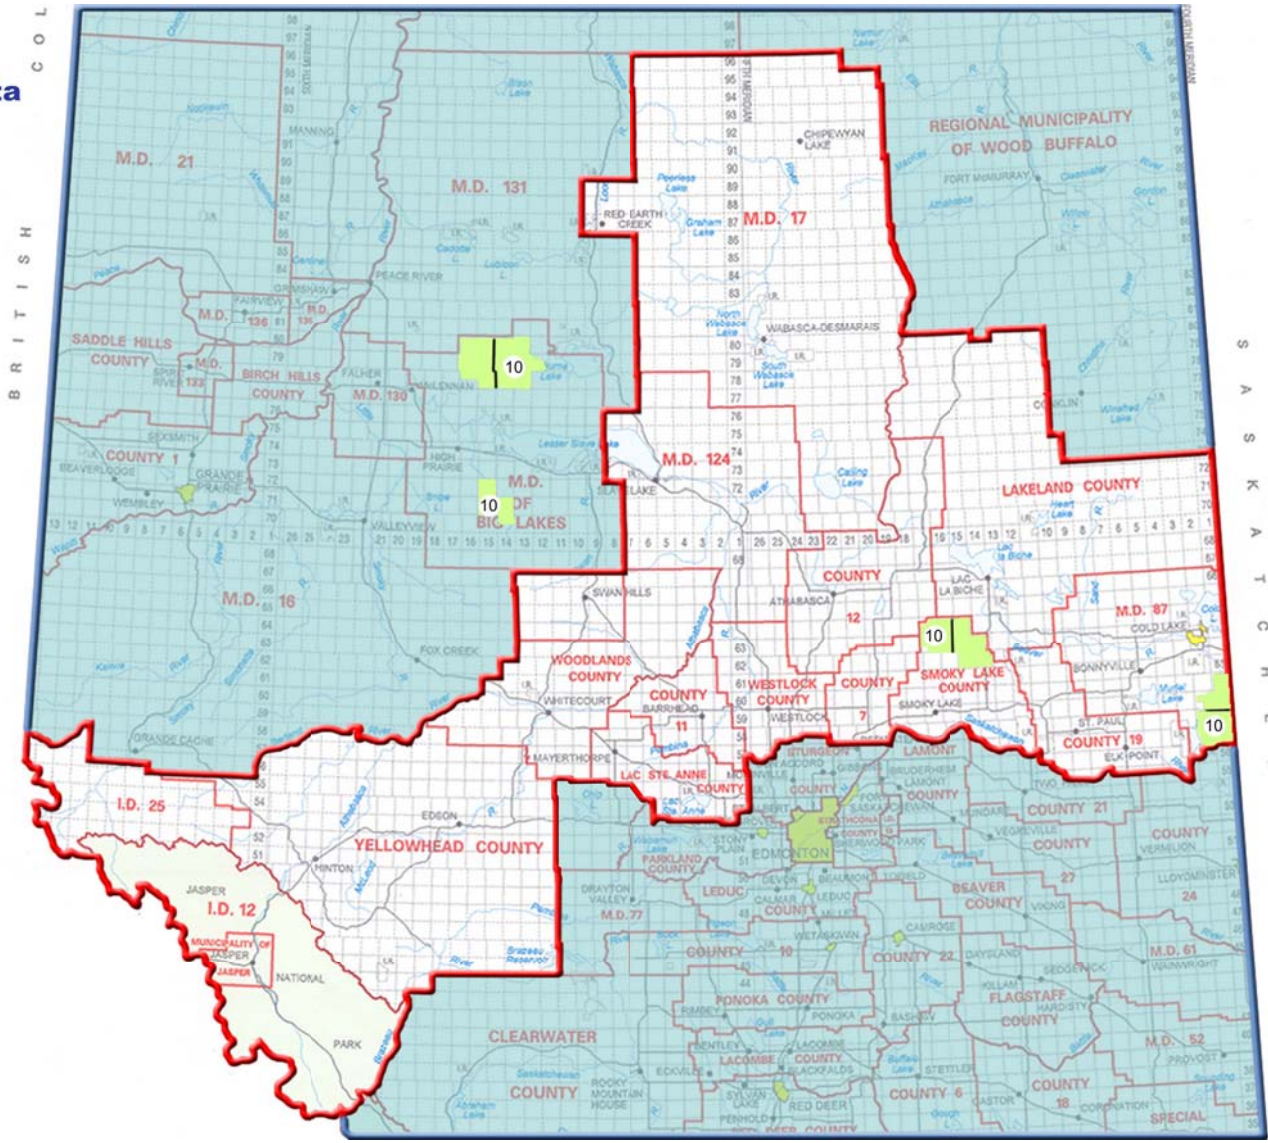

**Region 7  
North Central Alberta**

**Child and Family  
Services Authority**

 Boundary

Effective April 1, 2003

**MAJOR COMMUNITIES**

ABEE	KIKINO
ALBERTA BEACH	LA COREY
ARDMORE	LAC LA BICHE
ASHMONT	LAC STE. ANNE COUNTY
ATHABASCA	LAFOND
ATMORE	LAKE ISLE
BARRHEAD	LINDBERGH
BELLIS	LONE PINE
BLOOMSBURY	MALLAGA
BLUE RIDGE	MAYERTHORPE
BONNYVILLE	MCRAE
BOYLE	MEDLEY
BOYNE LAKE	NEERLANDIA
BREYNAT	NESTOW
BRULE	NEWBROOK
BUSBY	NITON JUNCTION
CADOMIN	ONOWAY
CALLING LAKE	OPAL
CAMP CREEK	PEERLESS LAKE
CANYON CREEK	PEERS
CARROT CREEK	PERRYVALE
CASLAN	PICKARDVILLE
CHERRILL	PLAMONDON
CHERRY GROVE	RADWAY
CHISHOLM MILLS	RED EARTH CREEK
CLYDE	ROBB
COLD LAKE	ROCHESTER
COLINTON	ROCHFORD BRIDGE
DAPP	SADDLE LAKE
DARWELL	SANGUDO
DESMAIRAS	SLAVE LAKE
EDSON	SMITH
EGREMONT	SMOKY LAKE
ELK POINT	SOUTH BAPTISTE
ELLCOTT	SPEDDEN
FAWCETT	SPUTINOW
FLATBUSH	ST BRIDES
FOISY	ST LINA
FORT ASSINIBOINE	ST PAUL
FORT KENT	ST VINCENT
FROG LAKE	SWAN HILLS
GLENDON	TAWATINAW
GLENEVIS	THORHILD
GOODFISH LAKE	TIGER LILY
GOODRIDGE	TROUT LAKE
GRAND CENTRE	VEGA
GRASSLAND	VILNA
GUNN	VIMY
GURNEYVILLE	WABASCA
HEINSBURG	WANDERING RIVER
HINTON	WARSPITE
HONDO	WASKATENUA
HOSELAW	WEST BAPTISTE
HYLO	WESTLOCK
IRON RIVER	WHISPERING HILLS
ISLAND LAKE	WHITE GULL
ISLAND LAKE SOUTH	WHITECOURT
JARVIE	WIDEWATER
JASPER	WILDWOOD
KEHEWIN	